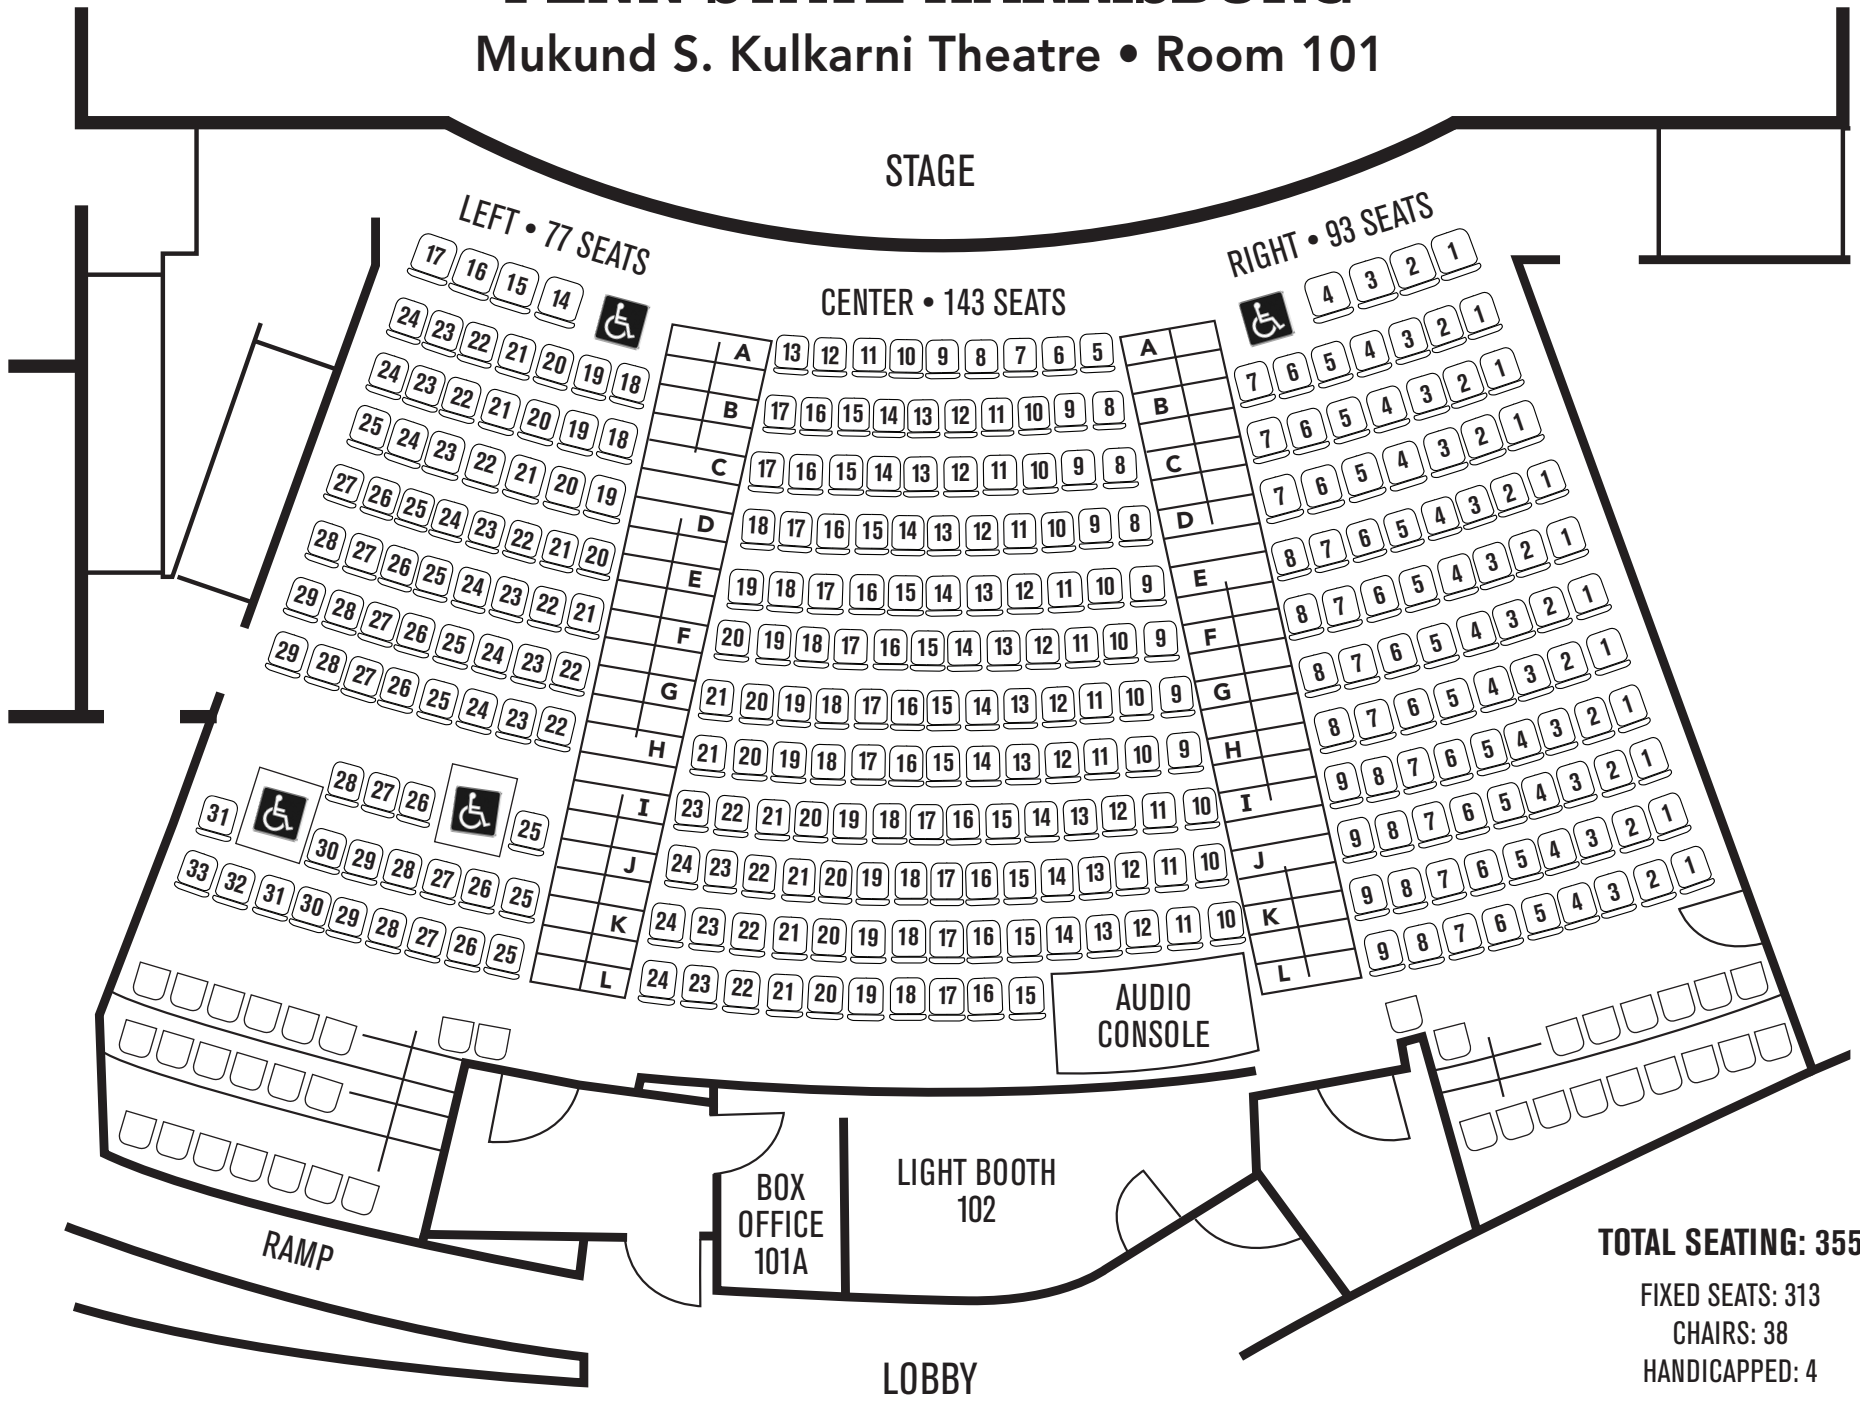

PENN STATE HARRISBURG

Mukund S. Kulkarni Theatre • Room 101

TOTAL SEATING: 355
 FIXED SEATS: 313
 CHAIRS: 38
 HANDICAPPED: 4