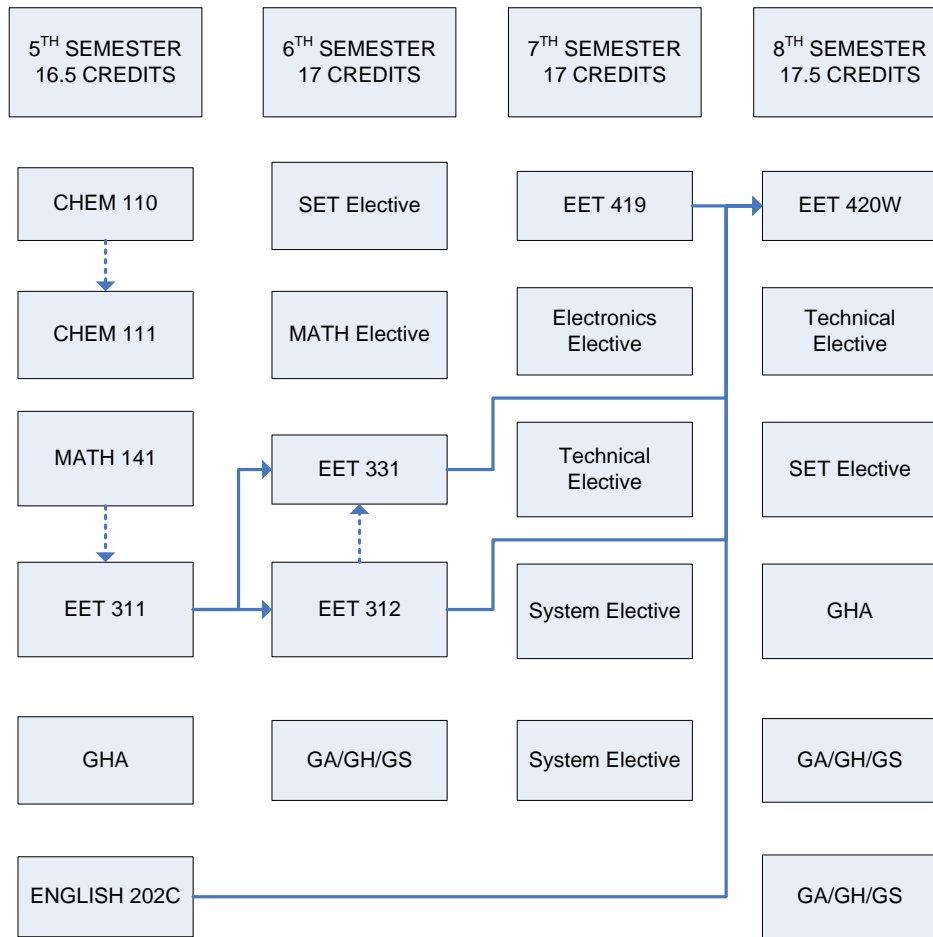

ELECTRICAL ENGINEERING TECHNOLOGY

Associate Degree students pursuing a Baccalaureate Degree

General Option

CMPET Option

Pre-requisite: Solid Lines

Concurrent: Dashed Lines

Typical number of credits per semester are listed in the specified semesters

Note: Prerequisite path listings for internal use only; please consult the program's Recommended Academic Plan for advising information.