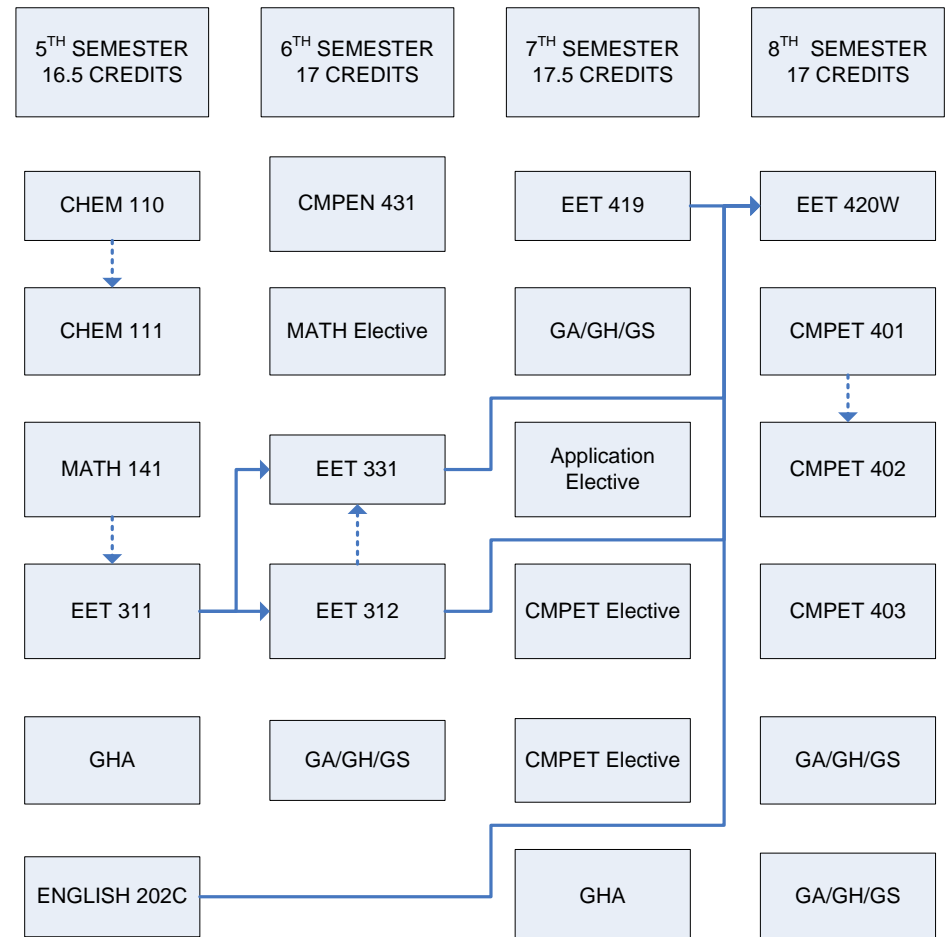

ELECTRICAL ENGINEERING TECHNOLOGY

Associate Degree students pursuing a Baccalaureate Degree

General Option

CMPET Option

Pre-requisite: Solid Lines

Concurrent: Dashed Lines

Typical number of credits per semester are listed in the specified semesters

Note: Prerequisite path listings for internal use only; please consult the program's Recommended Academic Plan for advising information.