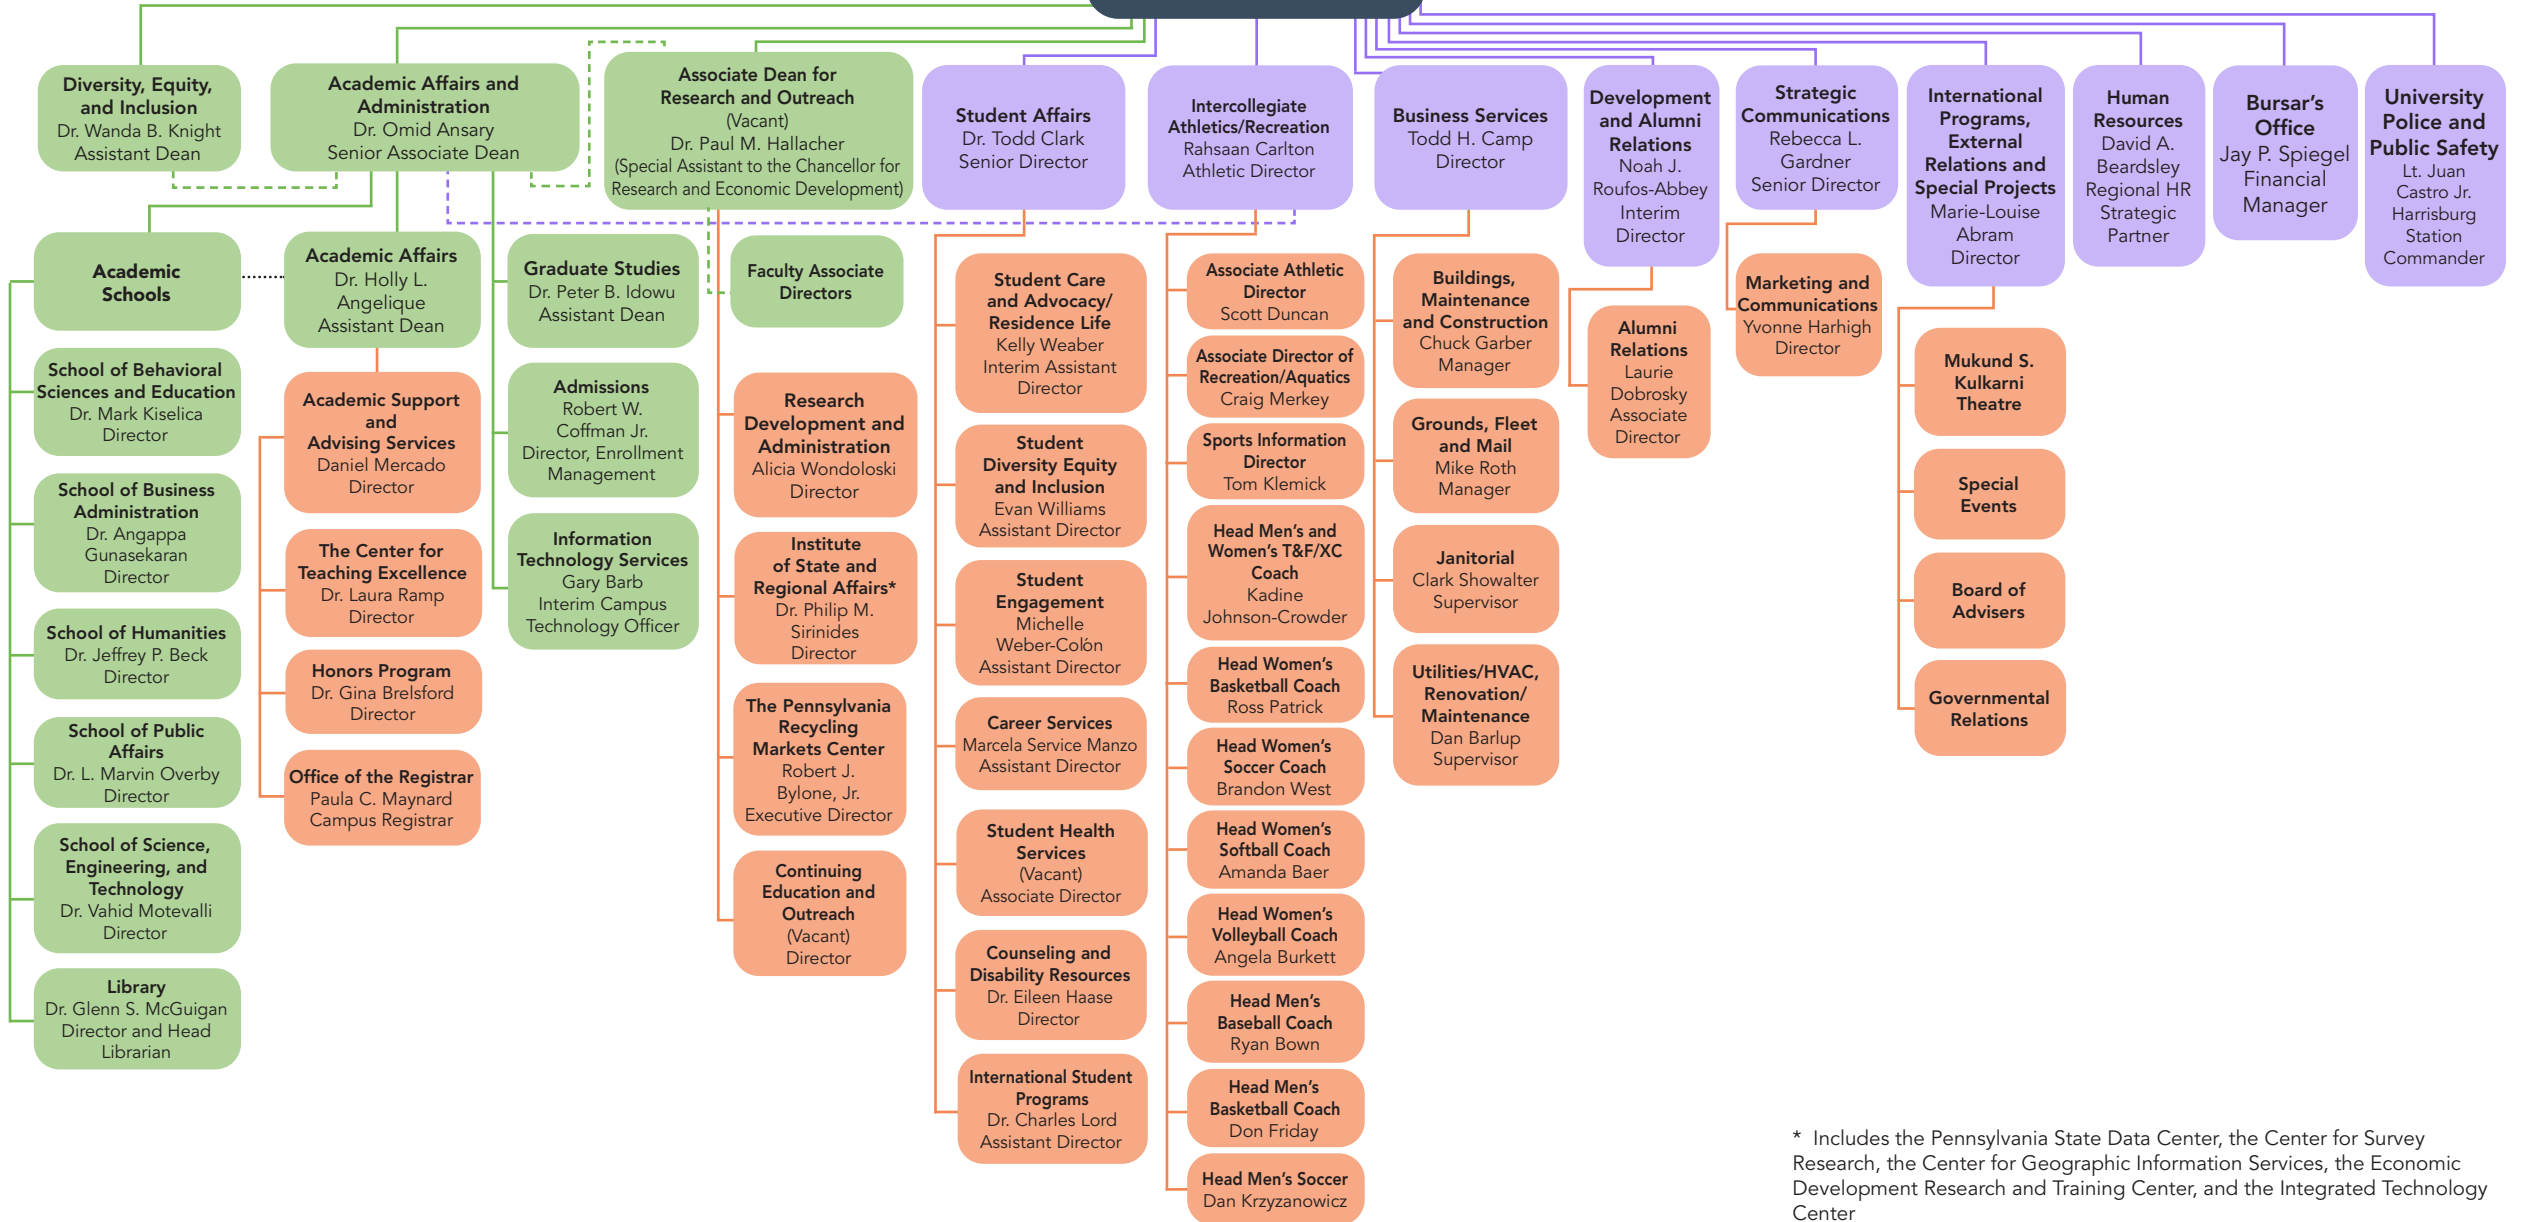

PENN STATE HARRISBURG
Operations Chart
 May 3, 2022

Dr. John M. Mason Jr.
 Chancellor and Dean

* Includes the Pennsylvania State Data Center, the Center for Survey Research, the Center for Geographic Information Services, the Economic Development Research and Training Center, and the Integrated Technology Center