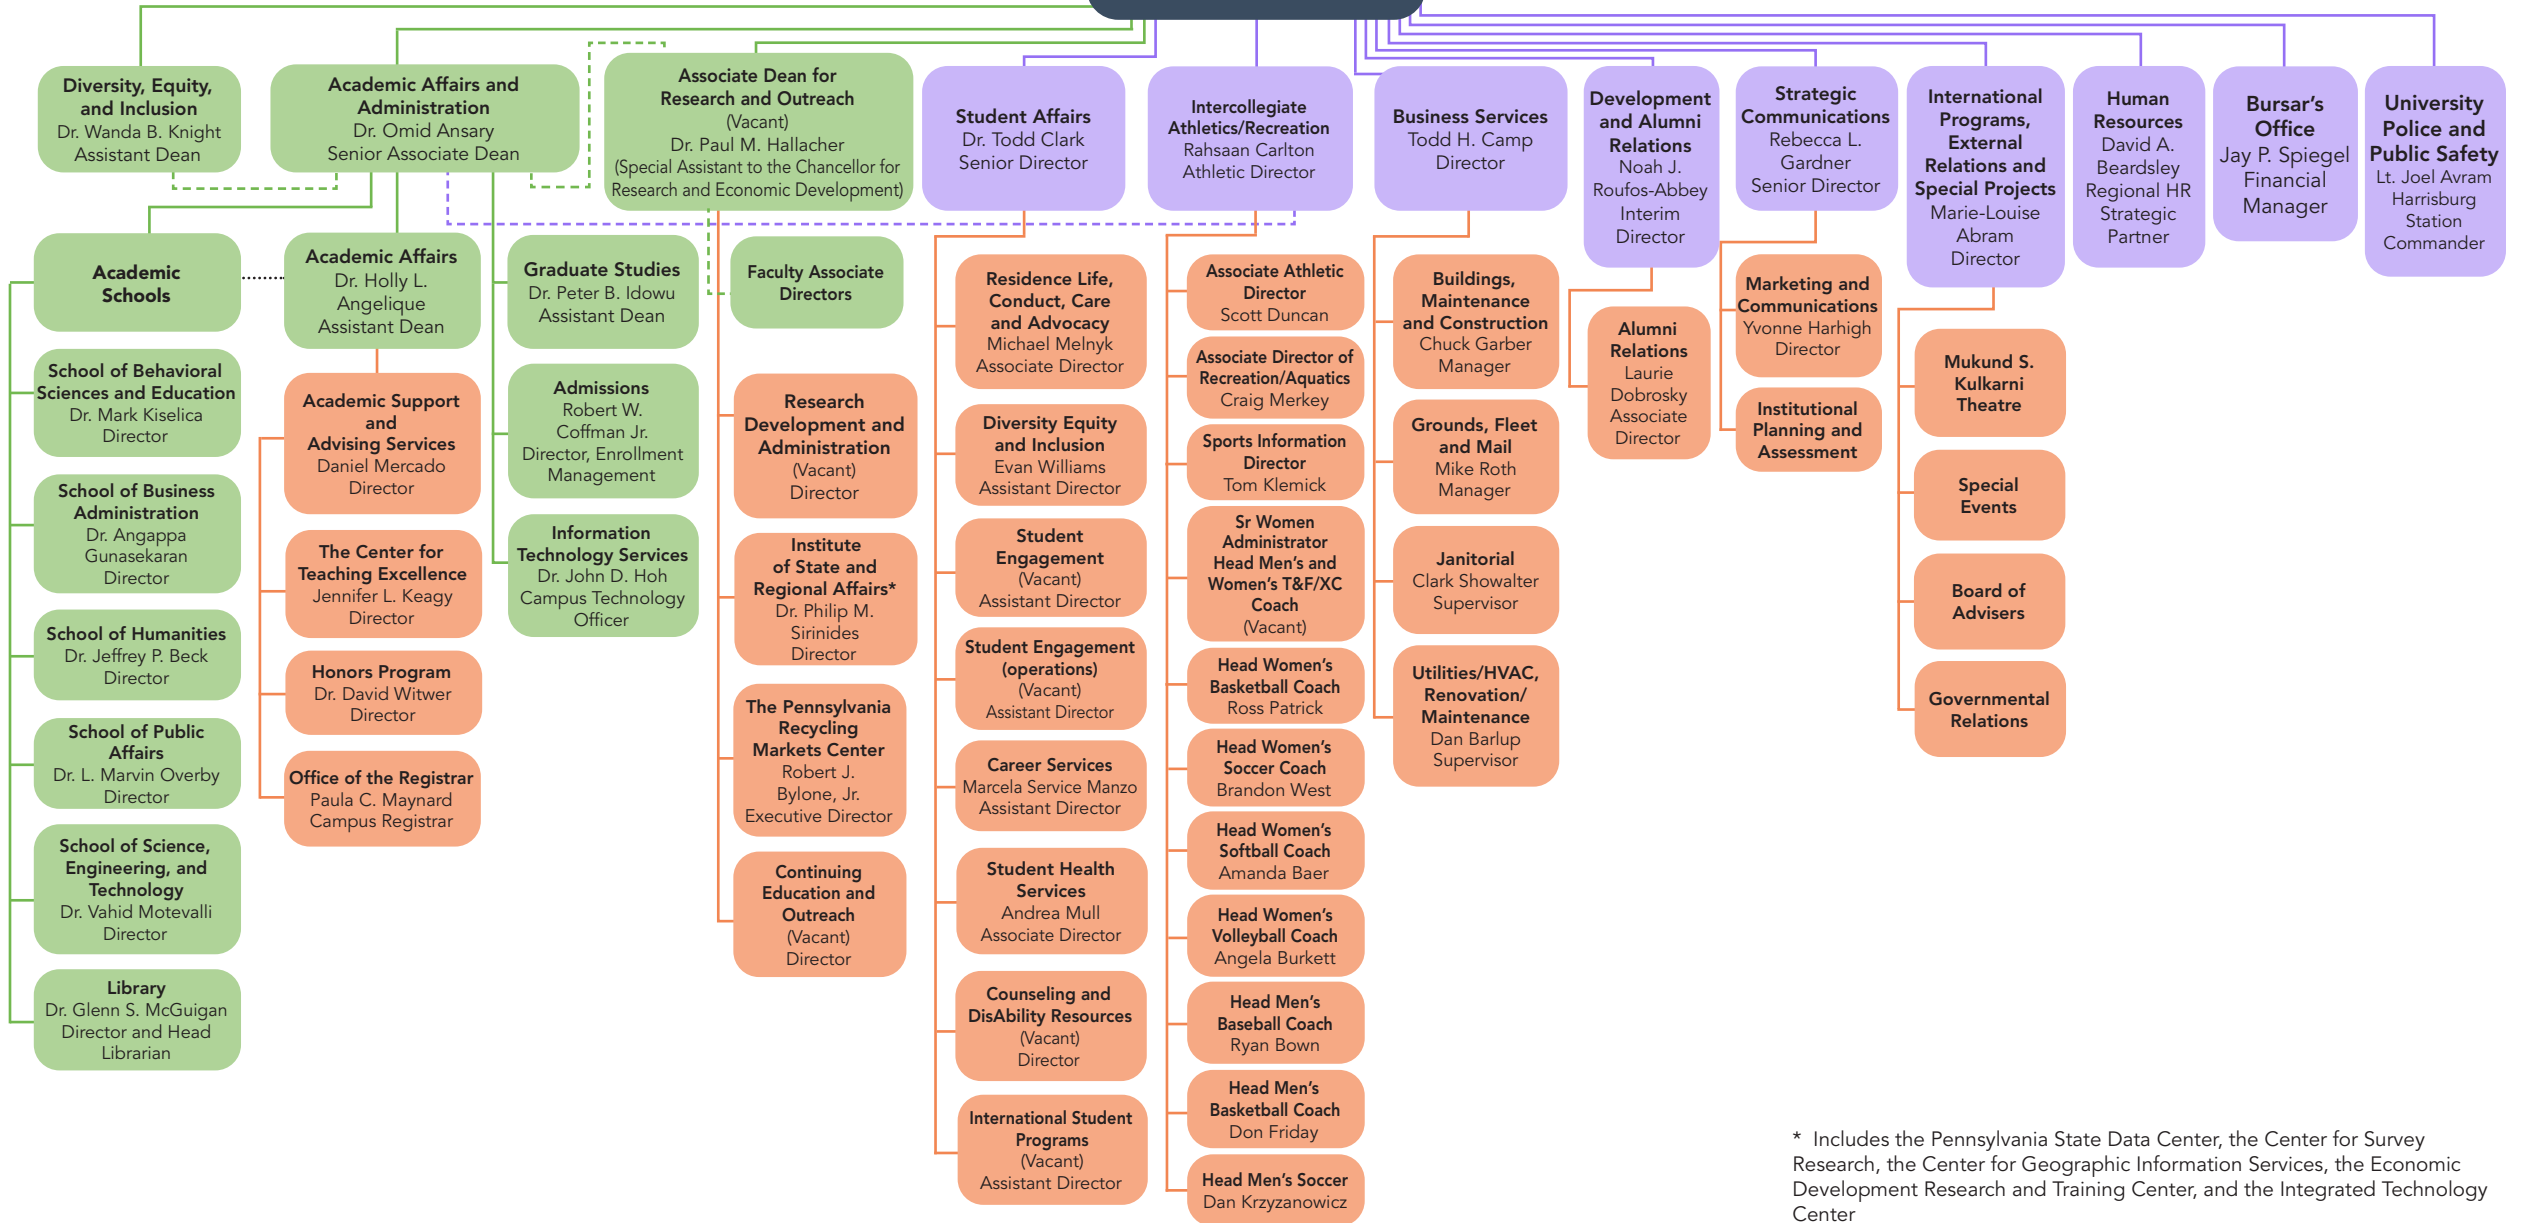

PENN STATE HARRISBURG
Operations Chart
 September 23, 2021

Dr. John M. Mason Jr.
 Chancellor and Dean

* Includes the Pennsylvania State Data Center, the Center for Survey Research, the Center for Geographic Information Services, the Economic Development Research and Training Center, and the Integrated Technology Center