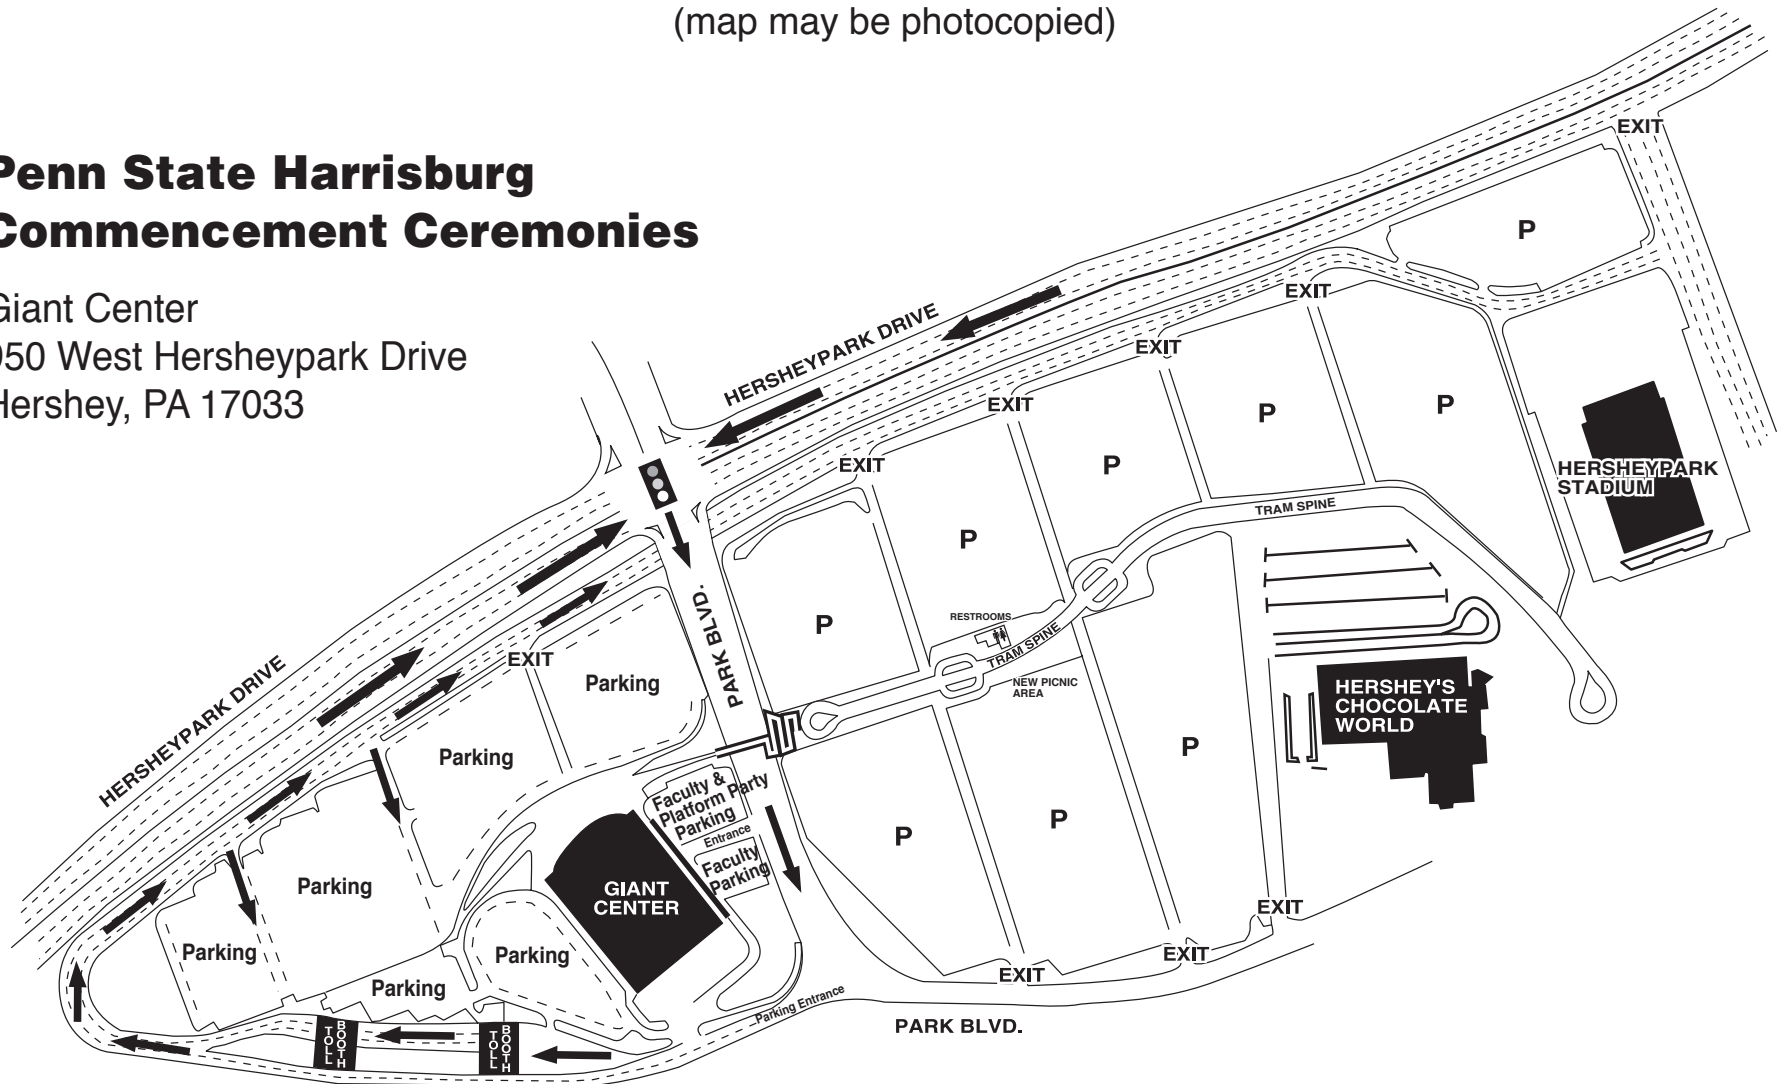

Driving Directions to the Giant Center

950 West Hersheypark Drive, Hershey, PA 17033

The Giant Center is just a few minutes from downtown Hershey and approximately 11 miles east of Harrisburg.

From Harrisburg:

Follow 322 East to Hersheypark Drive. From Hersheypark Drive, turn right (south) onto Park Boulevard, then into the Giant Center parking lot.

From York:

Follow 83 North to Harrisburg, then follow 322 East to Hersheypark Drive. From Hersheypark Drive, turn right (south) onto Park Boulevard, then into the Giant Center parking lot.

From Lancaster:

Follow 283 West to 743 North to Hersheypark Drive. Turn left (west) onto Hersheypark Drive, then left (south) onto Park Boulevard, then into the Giant Center parking lot.

From Lebanon or Reading:

Follow 422 West to 743 North. Turn left (west) onto Hersheypark Drive, then left (south) onto Park Boulevard, then into the Giant Center parking lot.

From Allentown:

Follow 78 West to 81 South to 743 South. Stay on 743 South to Hersheypark Drive. Turn right (west) onto Hersheypark Drive, then left (south) onto Park Boulevard, then into the Giant Center parking lot.